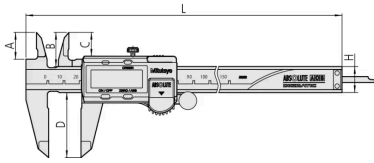

### Description

A Mitutoyo digital caliper equipped with standard outside and inside jaws. Hardened stainless steel construction and equipped with the latest electromagnetic ABSOLUTE AOS System scale for error free, high-speed measurement.

### Specification

<b>Model:</b>	CD-8"ASX
<b>Range:</b>	0-8" / 0-200 mm
<b>Depth bar:</b>	flat
<b>Thumb roller:</b>	Yes
<b>Data output:</b>	No
<b>Max. Permissible Error E MPE:</b>	±0.001" / ±0.02 mm
<b>Max. Permissible Error S MPE:</b>	±0.002" / ±0.04 mm
<b>Digital step:</b>	0.0005" / 0.01 mm
<b>Max. response speed:</b>	Unlimited
<b>Display:</b>	LCD, character height 9 mm (150, 200 mm) 11 mm (300 mm)
<b>ORIGIN (ABS-Zero):</b>	Yes
<b>ON/OFF:</b>	Yes
<b>ABS / INC (INC ZERO):</b>	Yes
<b>Low voltage alarm:</b>	Yes
<b>Battery life:</b>	Approx. 5 years under normal use
<b>Mass:</b>	198 g

**Delivered:**

Including box, SR44 battery, certificate of inspection

**Dimensions****L:** 290 mm**A:** 20 mm**B:** 24.5 mm**C:** 18 mm**D:** 50 mm**H:** 16 mm**Accessories****Optional accessories:****Depth Base Attachment for Caliper**75mm width for 100, 150, 200mm Range  
Art No. 050083-10**£61.68** inc. VAT